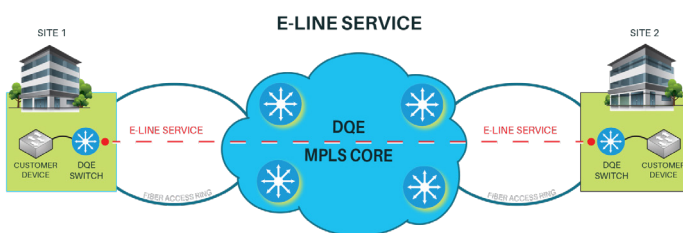

Guaranteed Scalability

- Our custom solutions are always flexible and can easily scale with all of your business' increasing bandwidth demands.

Highlights of DQE's Metro Ethernet Solution

- 100% fiber optic network architecture
- Redundant core ring configuration
- Cost-effective, robust and easy to maintain
- 24/7/365 network monitoring

Superior Security

- A true, Private Network, which inherently creates a much more secure solution than an internet-based Virtual Private Network.
- Additionally, DQE's all-optical path provides far greater physical network security than electrically-based transport.

Customized E-LINE Solution:

High-speed LAN-to-LAN connectivity between two enterprise locations

Customized E-LAN Solution:

Connects multiple enterprise locations together in a private any-to-any LAN that extends throughout, and beyond, the metro area